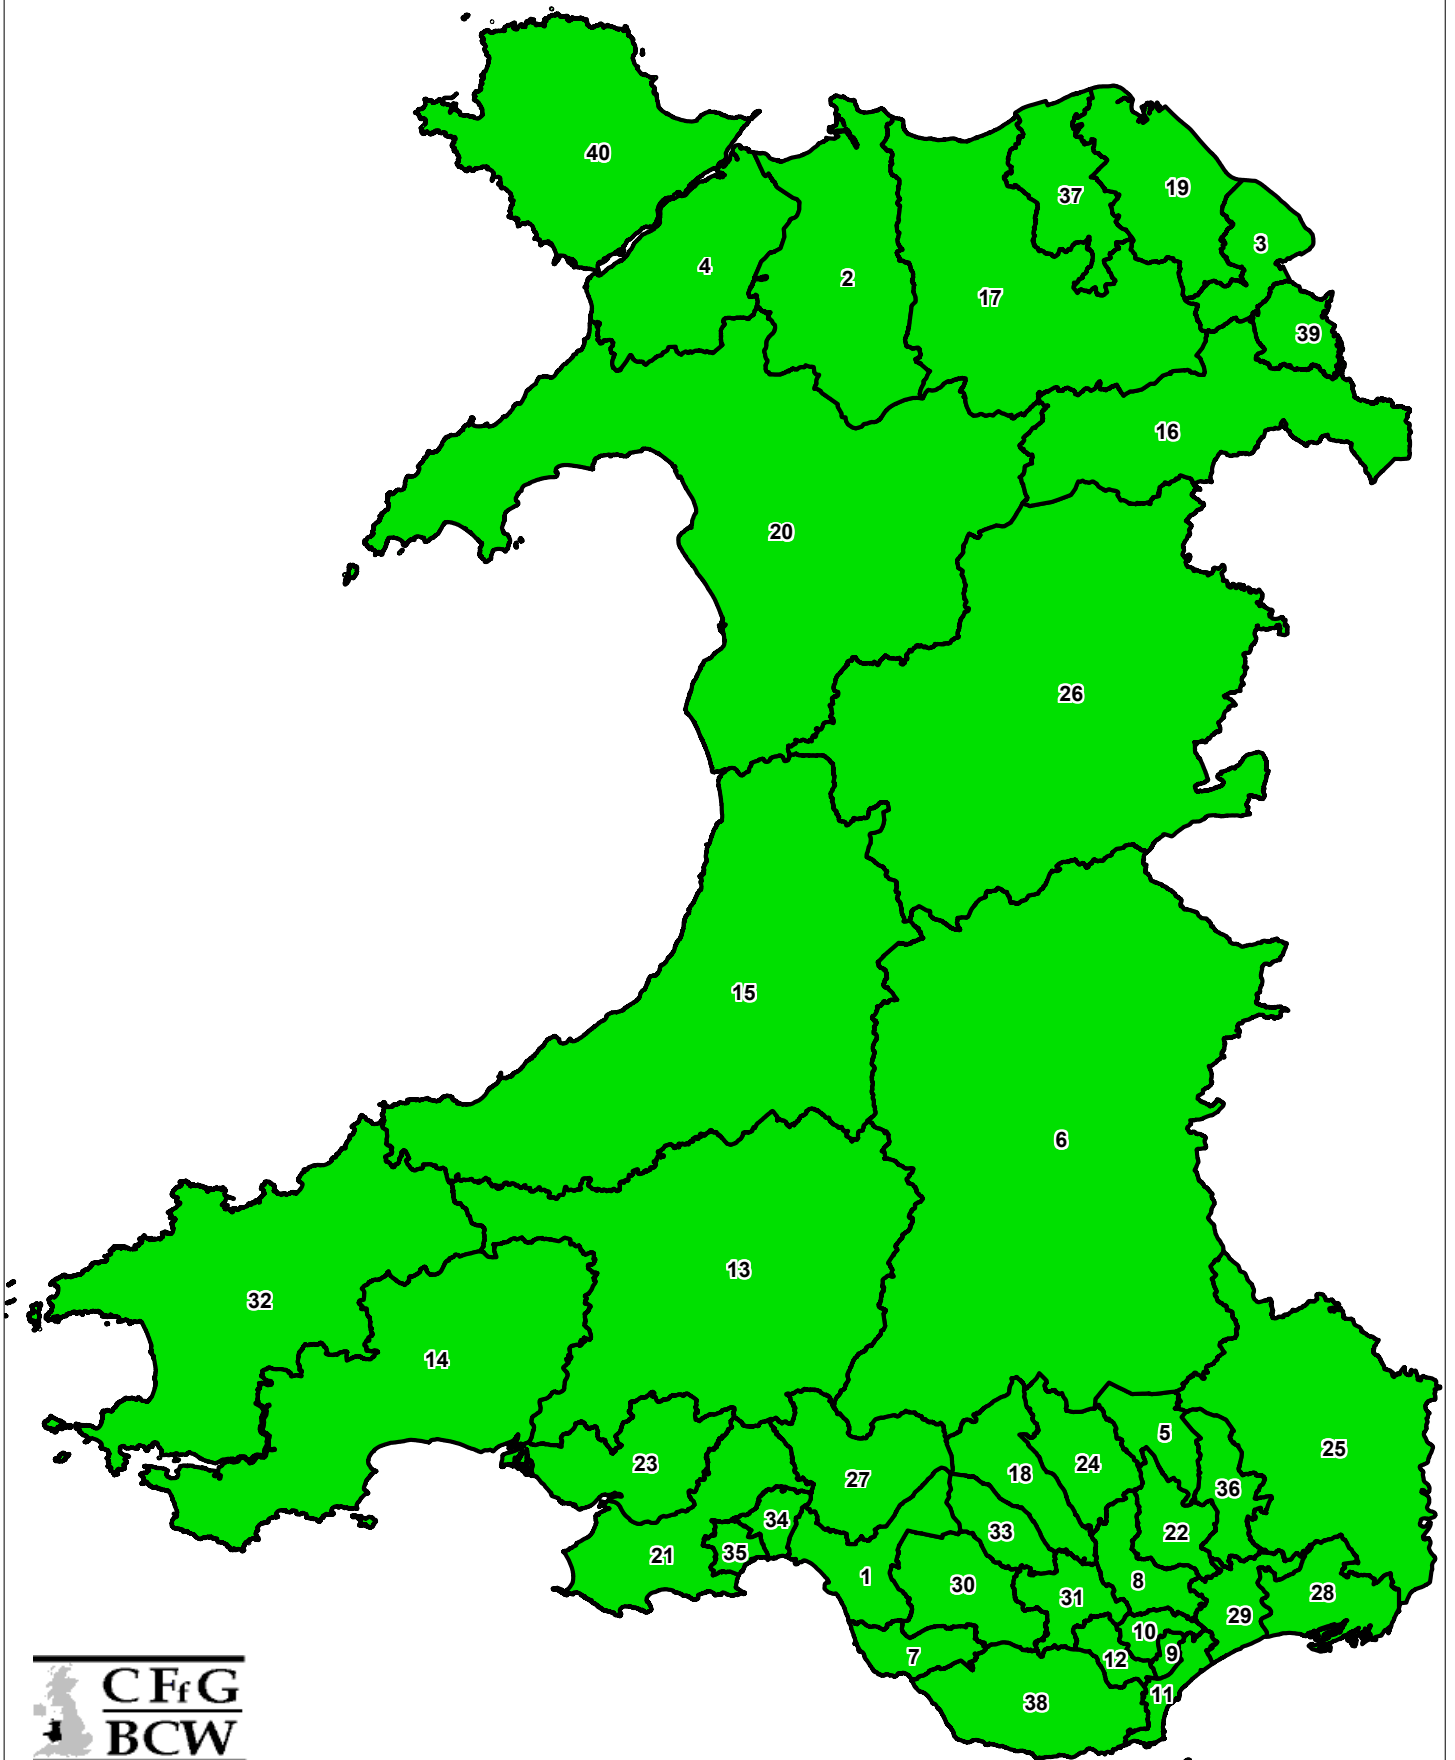

Etholaethau Seneddol

- 1 Aberavon
- 2 Aberconwy
- 3 Alyn and Deeside
- 4 Arfon
- 5 Blaenau Gwent
- 6 Brecon and Radnorshire
- 7 Bridgend
- 8 Caerphilly
- 9 Cardiff Central
- 10 Cardiff North
- 11 Cardiff South and Penarth
- 12 Cardiff West
- 13 Carmarthen East and Dinefwr
- 14 Carmarthen West and South Pembrokeshire
- 15 Ceredigion
- 16 Clwyd South
- 17 Clwyd West
- 18 Cynon Valley
- 19 Delyn
- 20 Dwyfor Meirionnydd
- 21 Gower
- 22 Islwyn
- 23 Llanelli
- 24 Merthyr Tydfil and Rhymney
- 25 Monmouth
- 26 Montgomeryshire
- 27 Neath
- 28 Newport East
- 29 Newport West
- 30 Ogmore
- 31 Pontypridd
- 32 Preseli Pembrokeshire
- 33 Rhondda
- 34 Swansea East
- 35 Swansea West
- 36 Torfaen
- 37 Vale of Clwyd
- 38 Vale of Glamorgan
- 39 Wrexham
- 40 Ynys Môn