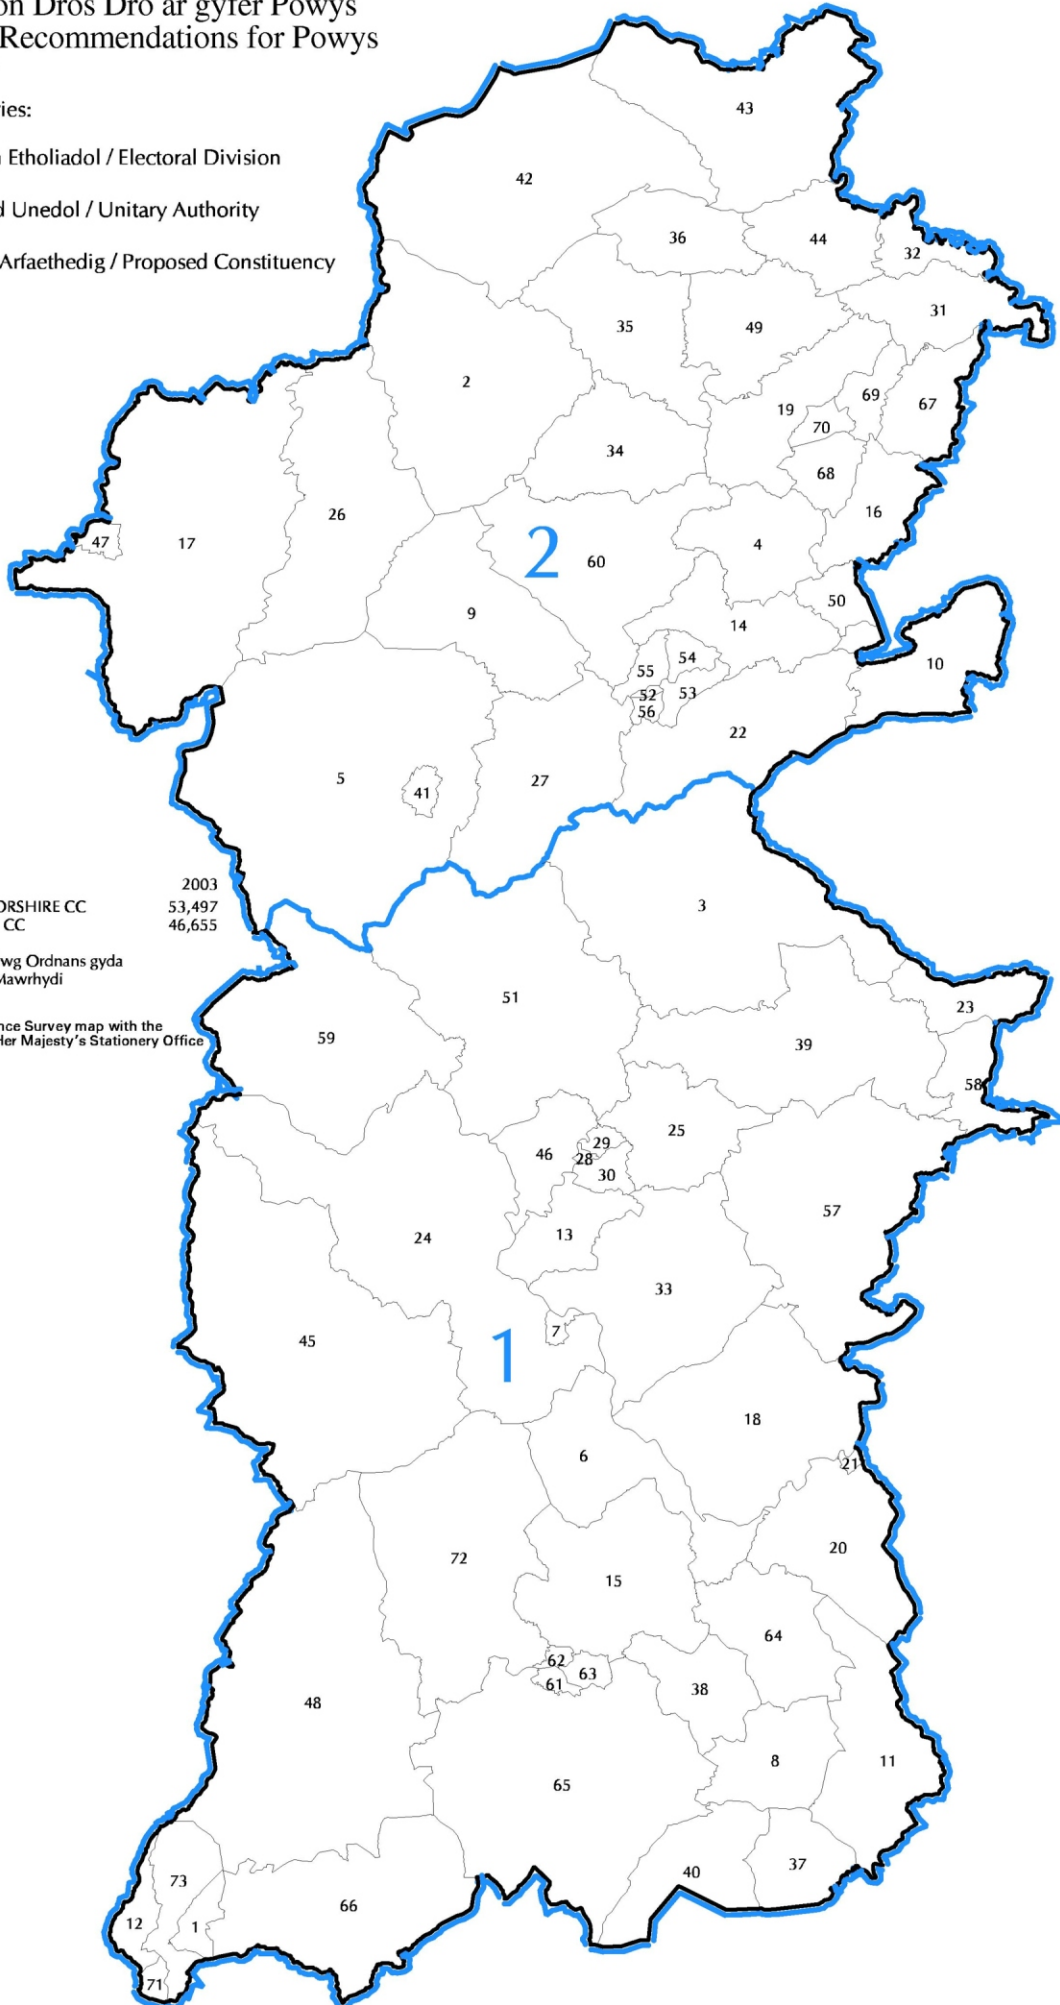

Argymhellion Dros Dro ar gyfer Powys Provisional Recommendations for Powys

ALLWEDD / KEY

Ffiniau / Boundaries:

-  Rhanbarth Etholiadol / Electoral Division
-  Awdurdod Unedol / Unitary Authority
-  Etholaeth Arfaethedig / Proposed Constituency

Sedd	Enw a Theitl	2003
1	BRECON AND RADNORSHIRE CC	53,497
2	MONTGOMERYSHIRE CC	46,655

Seilir y map hwn ar fap yr Arolwg Ordnans gyda chaniatâd Rheolwr Gwasg Ei Mawrhydi (H) Hawlfraint y Goron

This map is based on the Ordnance Survey map with the permission of the Controller of Her Majesty's Stationery Office (c) Crown Copyright